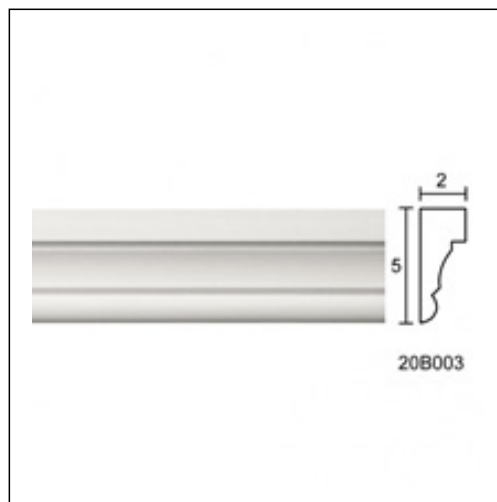

Panel Mouldings for Ceiling and Wall / Sweetness

Cat.No. 20.B.003

Panel Mouldings for Ceiling and Wall

Width: 1.9 cm.

Length: 150 cm.

Height: 5 cm.

RELATIVE PRODUCTS

Sweetness Recess
Panel Mouldings for Ceiling
Cat.No.