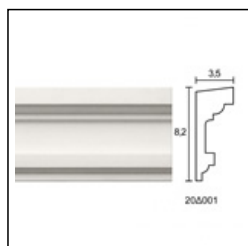

RELATIVE PRODUCTS

Capricious Large
Panel Mouldings for Ceiling and Wall
Cat.No.