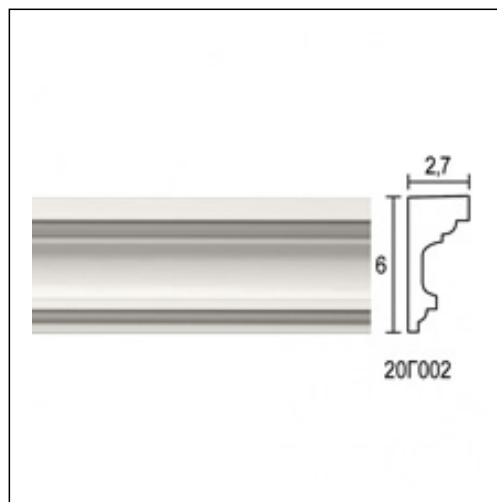

## Panel Mouldings for Ceiling and Wall / Capricious Small

Cat.No. 20.C.002

Panel Mouldings for Ceiling and Wall

**Width:** 2.7 cm.

**Length:** 150 cm.

**Height:** 6 cm.