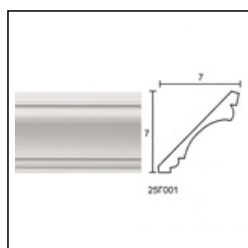

Linear Cornices (bench) / Santorini 5.8cm

Cat.No. 25.C.003

Linear Cornice (Bench)

Width: 5.8 cm.

Length: 150 cm.

Height: 5 cm.

RELATIVE PRODUCTS

Wave
Linear Cornices (bench)
Cat.No.