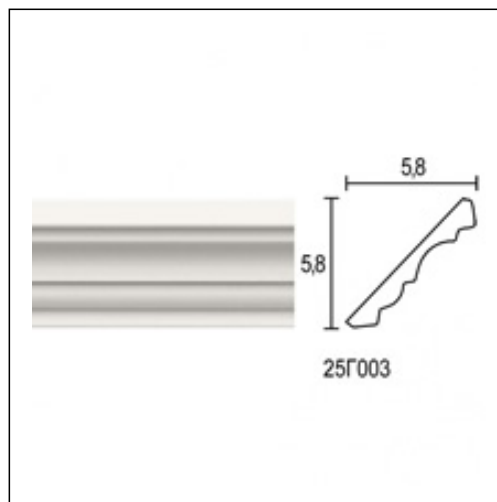

Linear Cornices (bench) / Santorini 5.8cm

Cat.No. 25.C.003

Linear Cornice (Bench)

Width: 5.8 cm.

Length: 150 cm.

Height: 5 cm.

RELATIVE PRODUCTS

Wave
Linear Cornices (bench)
Cat.No.