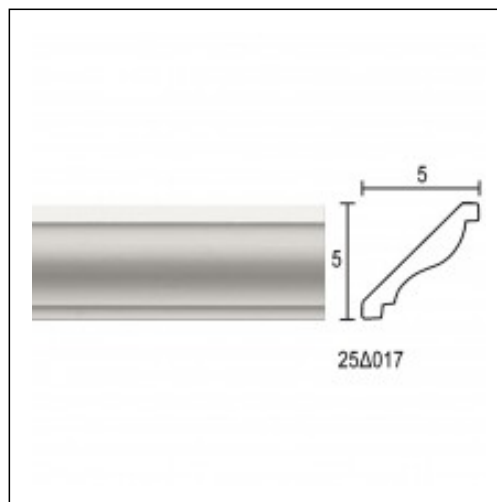

Linear Cornices (bench) / Waves 04

Cat.No. 25.D.017

Linear Cornice (Bench)

Width: 5 cm.

Length: 150 cm.

Height: 5 cm.

RELATIVE PRODUCTS

Linear S
Linear Cornices (bench)
Cat.No.