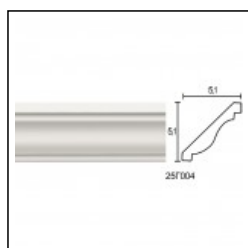

Linear Cornices (bench) / Waves 04

Cat.No. 25.D.017

Linear Cornice (Bench)

Width: 5 cm.

Length: 150 cm.

Height: 5 cm.

RELATIVE PRODUCTS

Linear S
Linear Cornices (bench)
Cat.No.