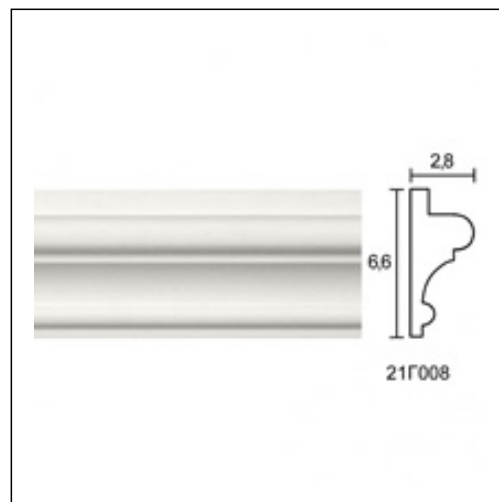

## Panel Mouldings for Ceiling / Mykonos Ceiling

Cat.No. 21.C.008

Panel Moulding for Ceiling

**Length:** 150 cm.**Depth:** 2.8 cm.**Height:** 6.6 cm.