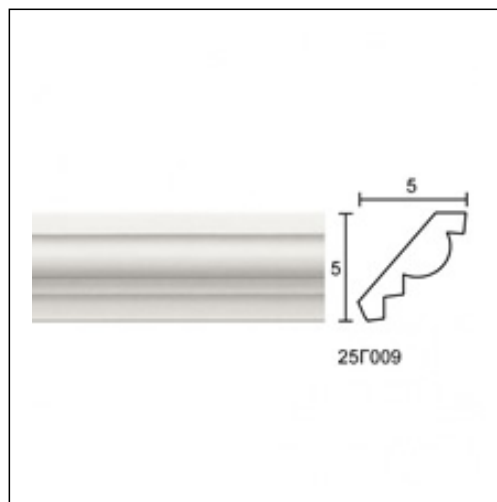

Linear Cornices (bench) / Artemis

Cat.No. 25.C.009

Linear Cornice (Bench)

Width: 5 cm.
Length: 150 cm.
Height: 5 cm.

RELATIVE PRODUCTS

Argyri Small
 Linear Cornices (bench)
 Cat.No.

RELATIVE WORKS

Residence in Pallini, Attica
 Residences
 Jan '07