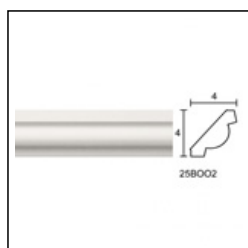

Linear Cornices (bench) / Artemis

Cat.No. 25.C.009

Linear Cornice (Bench)

Width: 5 cm.
Length: 150 cm.
Height: 5 cm.

RELATIVE PRODUCTS

Argyri Small
 Linear Cornices (bench)
 Cat.No.

RELATIVE WORKS

Residence in Pallini, Attica
 Residences
 Jan '07