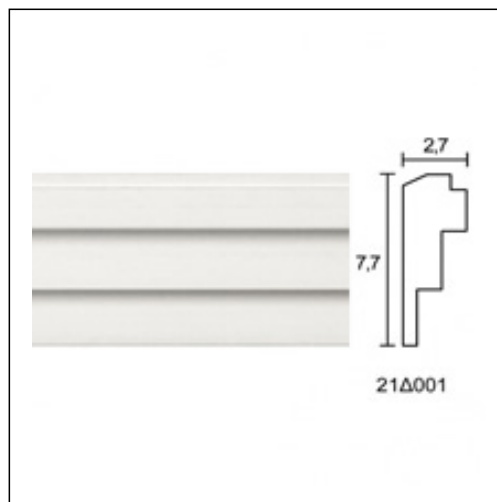

Panel Mouldings for Ceiling / Stairs Single Recess

Cat.No. 21.D.001

Panel Moulding for Ceiling

Length: 150 cm.

Depth: 2.7 cm.

Height: 7.7 cm.

RELATIVE PRODUCTS

Step for Ceiling Junior
Panel Mouldings for Ceiling
Cat.No.