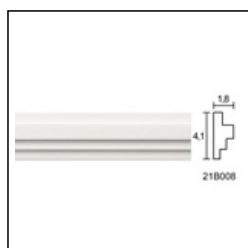

Panel Mouldings for Ceiling / Stairs Single Recess

Cat.No. 21.D.001

Panel Moulding for Ceiling

Length: 150 cm.

Depth: 2.7 cm.

Height: 7.7 cm.

RELATIVE PRODUCTS

Step for Ceiling Junior
Panel Mouldings for Ceiling
Cat.No.