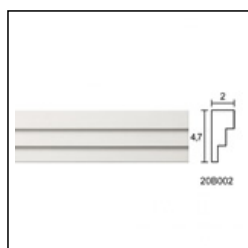

Linear Cornices (bench) / Steps 4.5cm

Cat.No. 25.B.005

Linear Cornice (Bench)

Width: 4.5 cm.**Length:** 150 cm.**Height:** 4.5 cm.

RELATIVE PRODUCTS

Step New
Panel Mouldings for Ceiling and Wall
Cat.No.