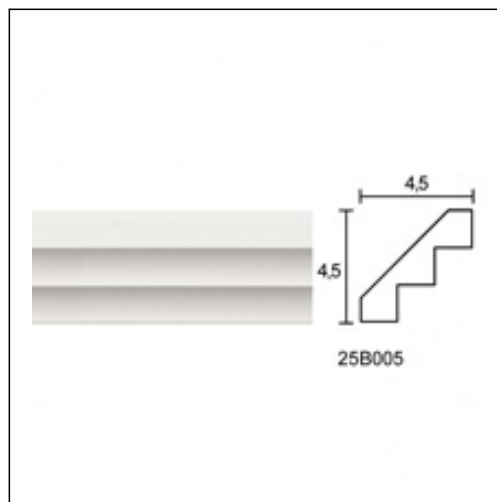

Linear Cornices (bench) / Steps 4.5cm

Cat.No. 25.B.005

Linear Cornice (Bench)

Width: 4.5 cm.**Length:** 150 cm.**Height:** 4.5 cm.

RELATIVE PRODUCTS

Step New
Panel Mouldings for Ceiling and Wall
Cat.No.