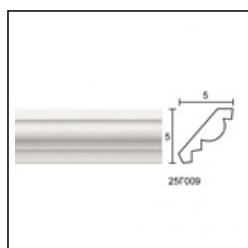

RELATIVE PRODUCTS

Artemis
Linear Cornices (bench)
Cat.No.