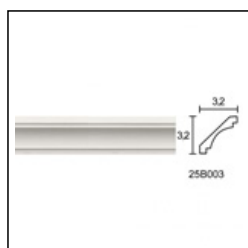

RELATIVE PRODUCTS

Lefkas Junior
Linear Cornices (bench)
Cat.No.