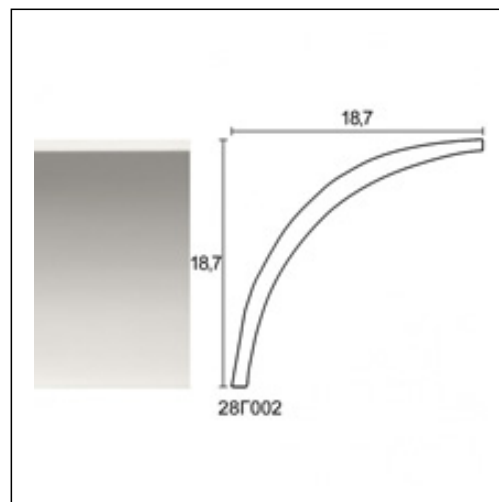

Gleam - Reflecting Light / Plain 1

Cat.No. 28.C.002

Gleam - Reflecting the light inside of the hidden lighting

Width: 19 cm.

Length: 225 cm.

Height: 19 cm.

RELATIVE PRODUCT PHOTOS