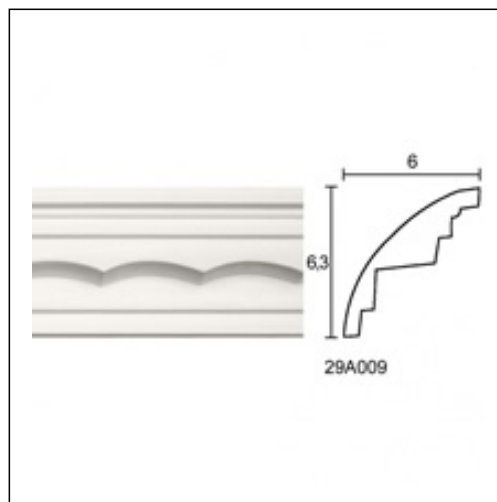

Glyphic Cornices / Gear 210cm

Cat.No. 29.A.009

Glyphic Cornices

Width: 6 cm.

Length: 210 cm.

Height: 6.3 cm.

RELATIVE PRODUCTS

Gear
Linear Ceiling Roses
Cat.No.