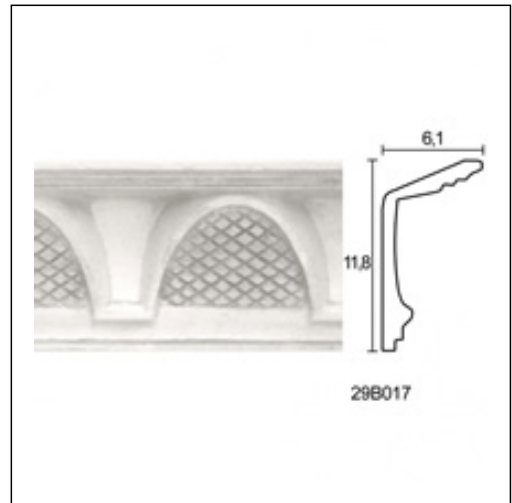

Glyphic Cornices / Semicircle

Cat.No. 29.B.017

Glyphic Cornice

Width: 7.4 cm.

Length: 198 cm.

Height: 11 cm.

RELATIVE PRODUCT PHOTOS