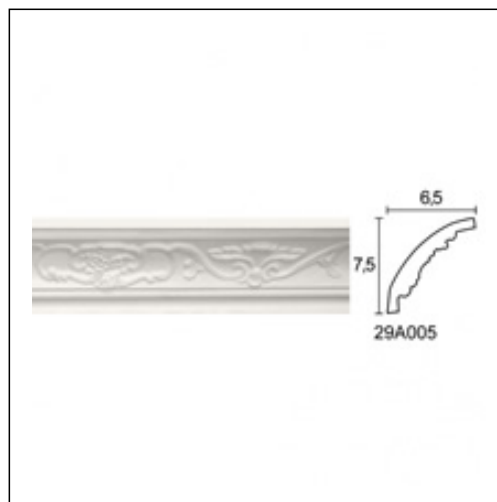

## Glyphic Cornices / Lily

Cat.No. 29.A.005

Glyphic Cornices

**Width:** 6.5 cm.

**Length:** 201 cm.

**Height:** 7.5 cm.