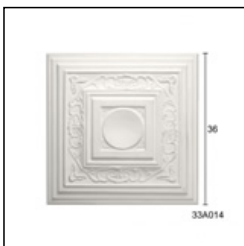

Glyphic Cornices / Lily

Cat.No. 29.A.005

Glyphic Cornices

Width: 6.5 cm.

Length: 201 cm.

Height: 7.5 cm.

RELATIVE PRODUCT PHOTOS

RELATIVE PRODUCTS