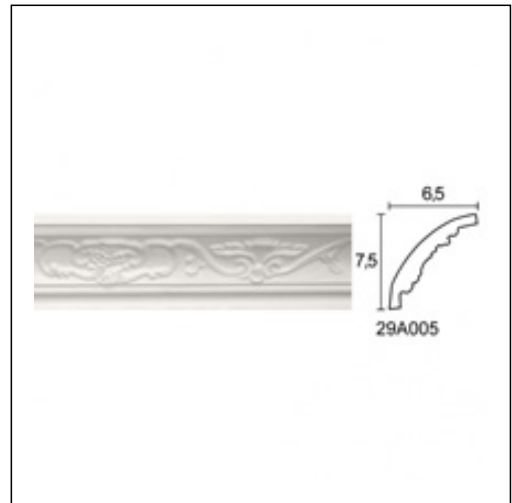

Glyphic Cornices / Lily

Cat.No. 29.A.005

Glyphic Cornices

Width: 6.5 cm.

Length: 201 cm.

Height: 7.5 cm.

RELATIVE PRODUCT PHOTOS

RELATIVE PRODUCTS