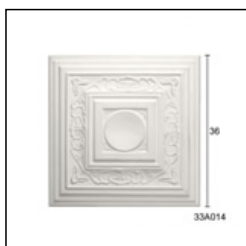

RELATIVE PRODUCTS

Lily
Glyphic Ceiling Roses
Cat.No.