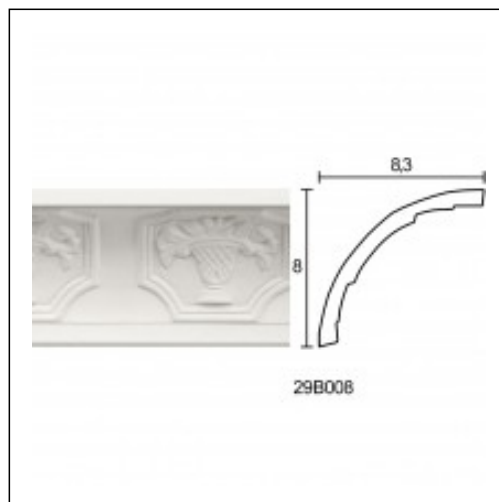

Glyphic Cornices / Pot 200cm

Cat.No. 29.B.008

Glyphic Cornice

Width: 8.5 cm.

Length: 200 cm.

Height: 8.5 cm.

RELATIVE PRODUCT PHOTOS

RELATIVE PRODUCTS