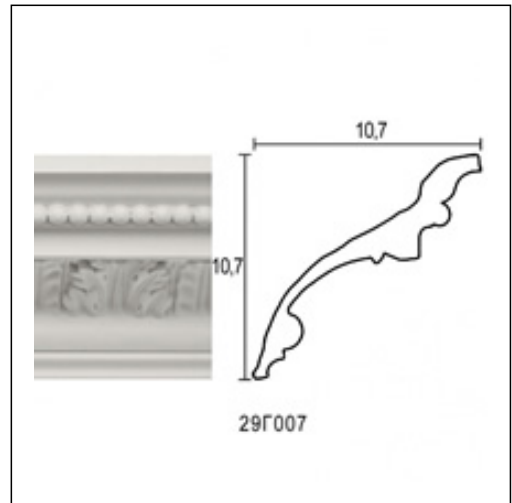

Glyphic Cornices / Acanthus Small 196cm

Cat.No. 29.C.007

Glyphic Cornice

Width: 10.7 cm.

Length: 196 cm.

Height: 10 cm.

RELATIVE PRODUCT PHOTOS