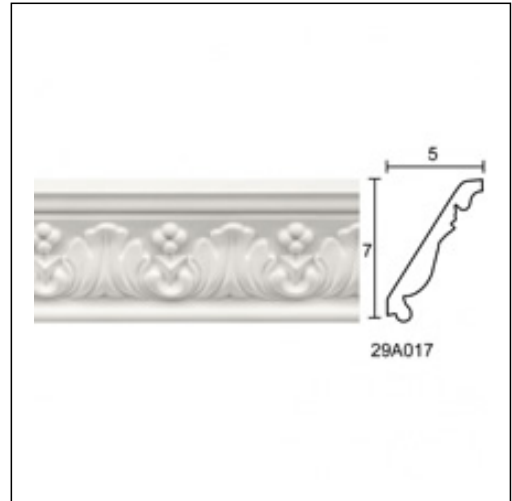

Glyphic Cornices / Southern Pacific Flower

Cat.No. 29.A.017

Glyphic Cornice

Length: 180 cm.

Depth: 5 cm.

Height: 7 cm.

RELATIVE PRODUCT PHOTOS