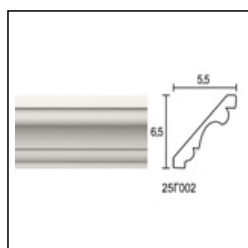

Linear Cornices (bench) / Wave

Cat.No. 25.C.001

Linear Cornice (Bench)

Width: 7 cm.
Length: 150 cm.
Height: 7 cm.

RELATIVE PRODUCTS

Wave 01
Linear Cornices (bench)
Cat.No.