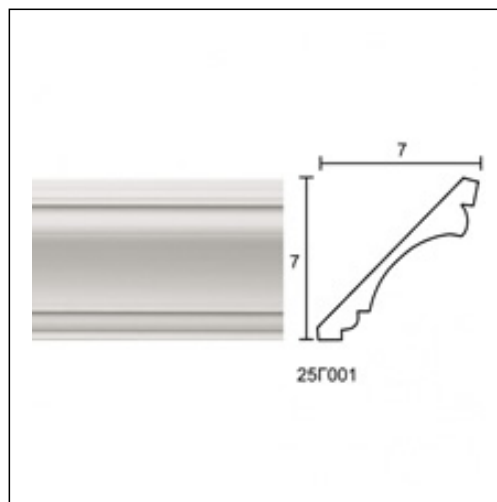

Linear Cornices (bench) / Wave

Cat.No. 25.C.001

Linear Cornice (Bench)

Width: 7 cm.
Length: 150 cm.
Height: 7 cm.

RELATIVE PRODUCTS

Wave 01
Linear Cornices (bench)
Cat.No.