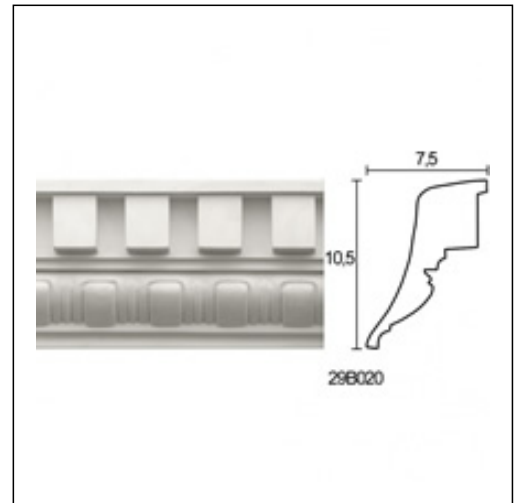

Glyphic Cornices / Dent's Leaf New

Cat.No. 29.B.020

Glyphic Cornice

Width: 7.5 cm.

Length: 150 cm.

Height: 10 cm.

RELATIVE PRODUCT PHOTOS