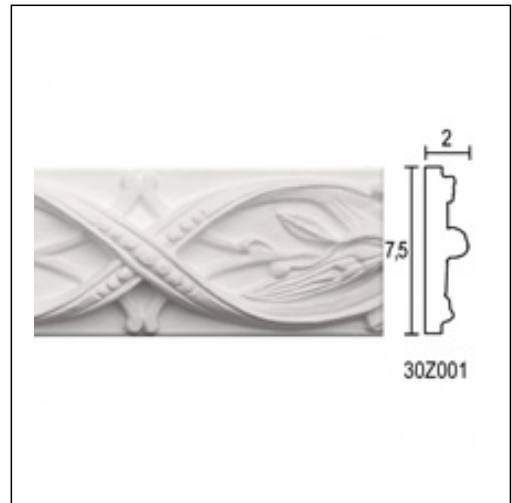

Ribbed panels / Roses & Daisy

Cat.No. 30.Z.001

Glyphic Panel Moulding

Length: 110 cm.

Depth: 2 cm.

Height: 7.5 cm.

RELATIVE PRODUCT PHOTOS