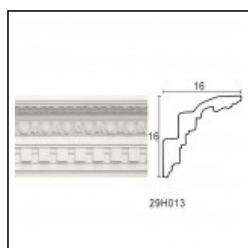

Panel Mouldings for Ceiling and Wall / Gregory

Cat.No. 30.B.002

Glyphic Panel Moulding

Length: 120 cm.

Depth: 2 cm.

Height: 4.2 cm.

RELATIVE PRODUCTS

Composition Faberge-Dent
Glyphic Cornices
Cat.No.