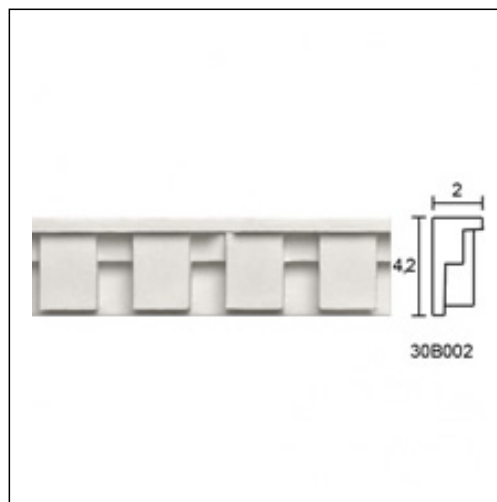

Panel Mouldings for Ceiling and Wall / Gregory

Cat.No. 30.B.002

Glyphic Panel Moulding

Length: 120 cm.

Depth: 2 cm.

Height: 4.2 cm.

RELATIVE PRODUCTS

Composition Faberge-Dent
Glyphic Cornices
Cat.No.