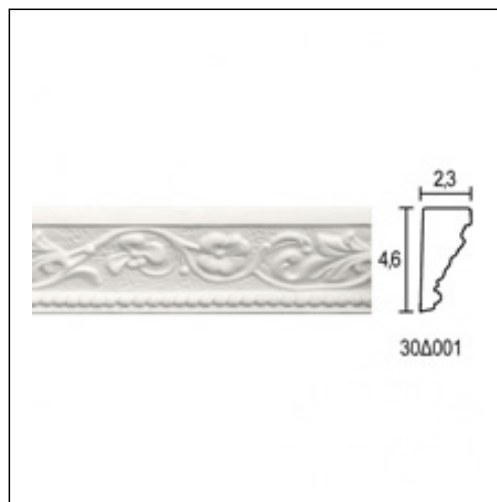

Panel Mouldings for Ceiling and Wall / Little Flower

Cat.No. 30.D.001

Glyphic Panel Moulding

Length: 150 cm.

Depth: 2.3 cm.

Height: 4.6 cm.

RELATIVE PRODUCT PHOTOS

RELATIVE PRODUCTS