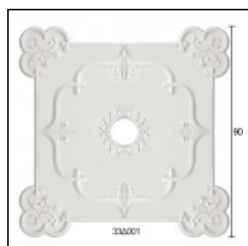

Panel Mouldings for Ceiling and Wall / Little Flower

Cat.No. 30.D.001

Glyphic Panel Moulding

Length: 150 cm.

Depth: 2.3 cm.

Height: 4.6 cm.

RELATIVE PRODUCT PHOTOS

RELATIVE PRODUCTS