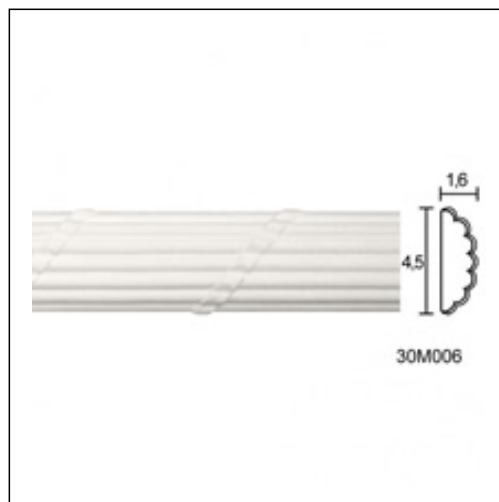

## Panneaux / Fluted Thin

Cat.No. 30.M.006

Glyphic Panel Moulding

**Length:** 150 cm.

**Depth:** 1.6 cm.

**Height:** 4.5 cm.