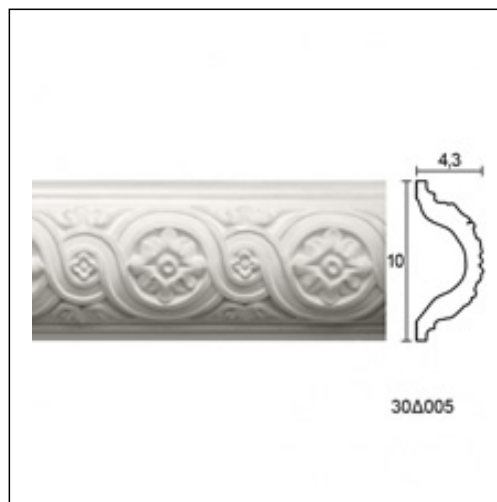

Porticos / ARCON Daisy

Cat.No. 30.D.005

Glyphic Panel Moulding

Length: 159 cm.

Depth: 4.3 cm.

Height: 10 cm.

RELATIVE PRODUCT PHOTOS

RELATIVE PRODUCTS