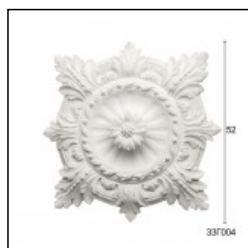

Panel Mouldings for Ceiling and Wall / Ilissos Leaves

Cat.No. 30.C.019

Glyphic Panel Moulding

Length: 119 cm.

Depth: 2.5 cm.

Height: 6 cm.

RELATIVE PRODUCT PHOTOS

RELATIVE PRODUCTS

Arcon Strand Ball
Glyphic Ceiling Roses
Cat.No.