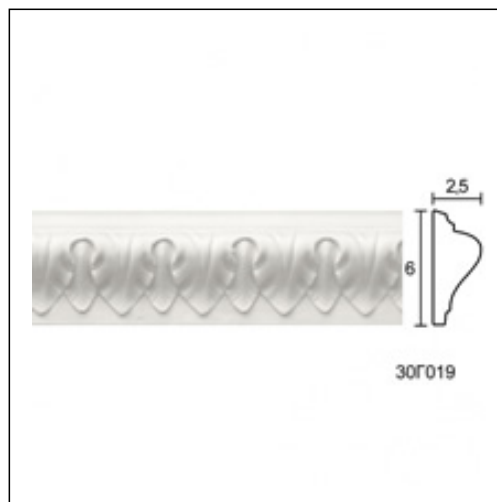

Panel Mouldings for Ceiling and Wall / Ilissos Leaves

Cat.No. 30.C.019

Glyphic Panel Moulding

Length: 119 cm.

Depth: 2.5 cm.

Height: 6 cm.

RELATIVE PRODUCT PHOTOS

RELATIVE PRODUCTS

Arcon Strand Ball
Glyphic Ceiling Roses
Cat.No.