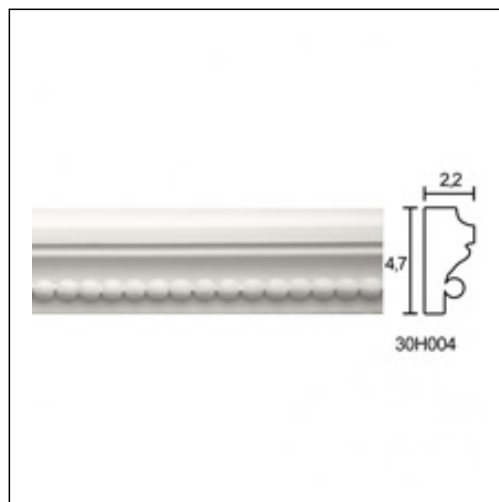

Panel Mouldings for Ceiling and Wall / Mirror Small

Cat.No. 30.H.004

Glyphic Panel Moulding

Length: 130 cm.

Depth: 2.2 cm.

Height: 4.7 cm.

RELATIVE PRODUCTS

Composition Mirror
Glyphic Cornices
Cat.No.