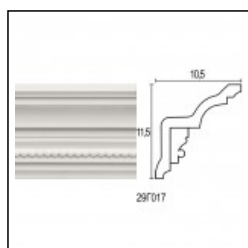

Panel Mouldings for Ceiling and Wall / Mirror Small

Cat.No. 30.H.004

Glyphic Panel Moulding

Length: 130 cm.

Depth: 2.2 cm.

Height: 4.7 cm.

RELATIVE PRODUCTS

Composition Mirror
Glyphic Cornices
Cat.No.