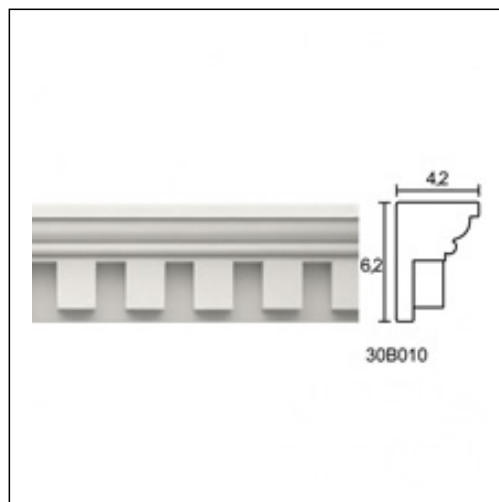

Panel Mouldings for Ceiling and Wall / Dent Ilissos

Cat.No. 30.B.010

Glyphic Panel Moulding

Length: 150 cm.**Depth:** 4.2 cm.**Height:** 6.2 cm.

RELATIVE WORKS

Residence in Panorama , Voula, Attica
Residences
Nov '09