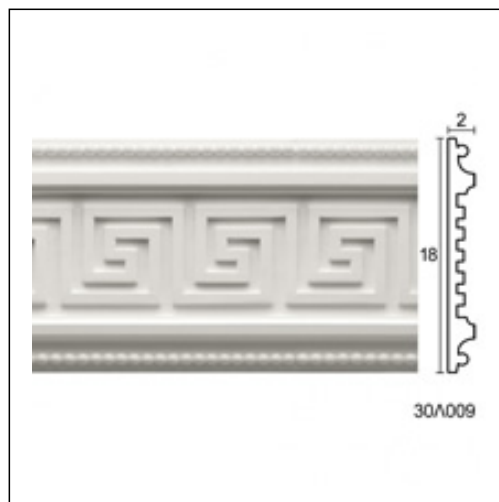

Ribbed panels / Meander Taw Ilissos

Cat.No. 30.L.009

Glyphic Panel Moulding

Length: 150 cm.

Depth: 2 cm.

Height: 18 cm.

RELATIVE PRODUCT PHOTOS

RELATIVE PRODUCTS