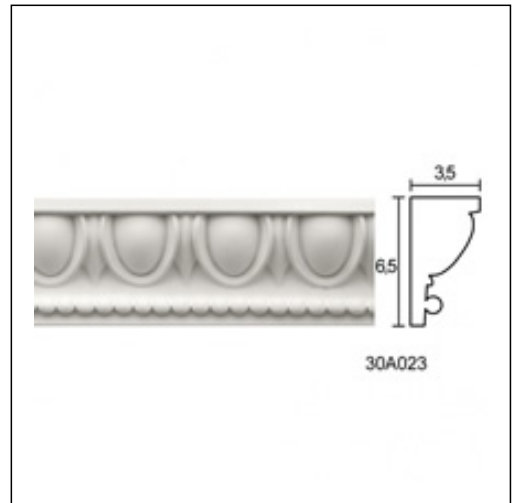

Panel Mouldings for Ceiling and Wall / Egg Bead Small

Cat.No. 30.A.023

Glyphic Panel Moulding

Length: 150 cm.

Depth: 3.5 cm.

Height: 6.5 cm.

RELATIVE PRODUCT PHOTOS