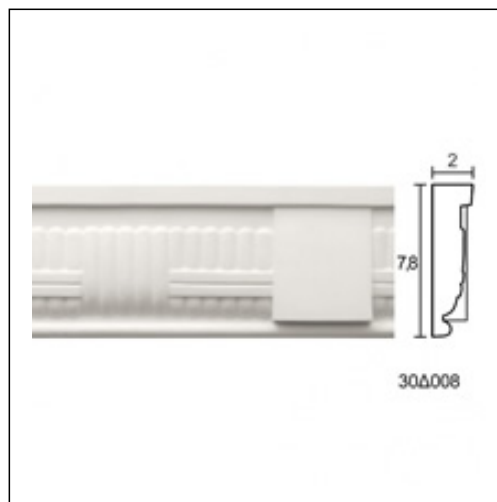

Panel Mouldings for Ceiling and Wall / Rabote Medium

Cat.No. 30.D.008

Glyphic Panel Moulding

**Length:** 150 cm.

**Depth:** 2 cm.

**Height:** 7.8 cm.

RELATIVE PRODUCT PHOTOS

RELATIVE PRODUCTS

Matchboard Flower  
Panel Mouldings for Ceiling and Wall  
Cat.No.