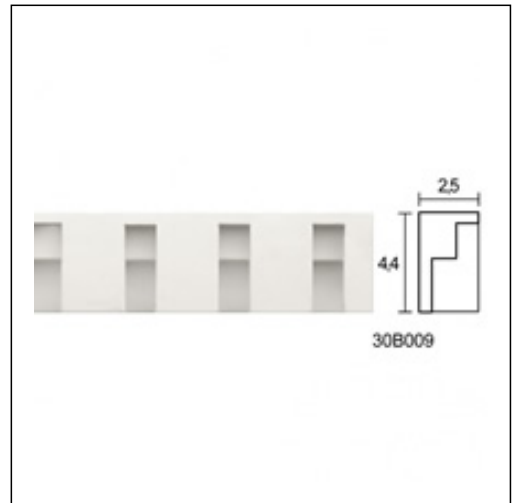

## Panel Mouldings for Ceiling and Wall / Dent Medium B

Cat.No. 30.B.009

Glyphic Panel Moulding

**Length:** 113 cm.

**Depth:** 2.5 cm.

**Height:** 4.4 cm.