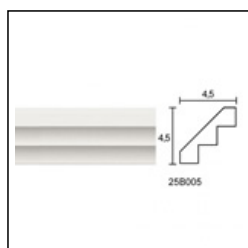

## Large Linear Cornices / Stairs 9cm

Cat.No. 26.E.011

Large Linear Cornice

**Width:** 9 cm.  
**Length:** 225 cm.  
**Height:** 9 cm.

## RELATIVE PRODUCTS

Steps 4.5cm  
 Linear Cornices (bench)  
 Cat.No.