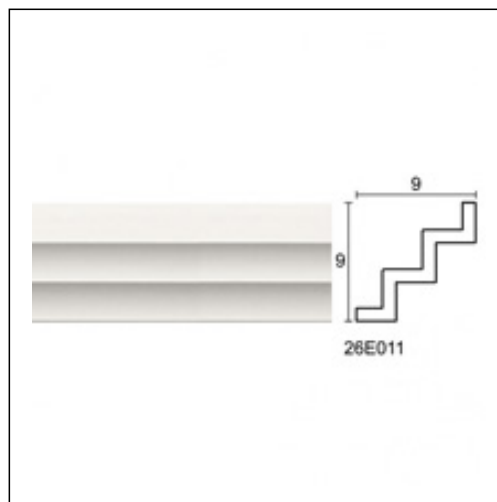

## Large Linear Cornices / Stairs 9cm

Cat.No. 26.E.011

Large Linear Cornice

**Width:** 9 cm.  
**Length:** 225 cm.  
**Height:** 9 cm.

## RELATIVE PRODUCTS

Steps 4.5cm  
 Linear Cornices (bench)  
 Cat.No.