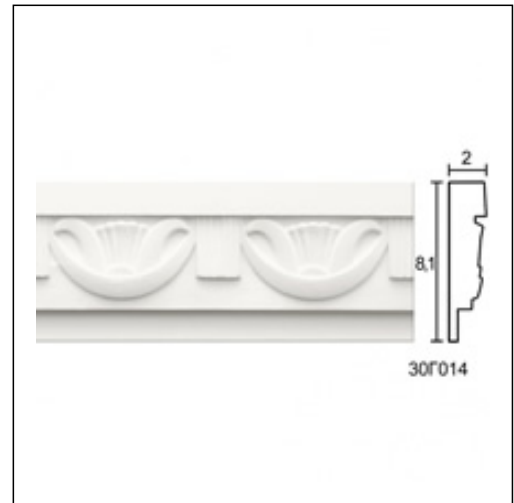

## Panel Mouldings for Ceiling and Wall / Feather Edge with Bow

Cat.No. 30.C.014

Glyphic Panel Moulding

**Length:** 150 cm.

**Depth:** 2 cm.

**Height:** 8.1 cm.