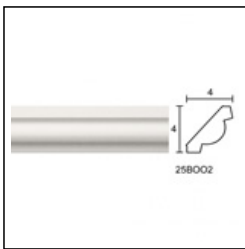

Linear Ceiling Roses / New Design Small

Cat.No. 32.C.005

Linear Centerpiece

F1: 41 cm.

RELATIVE PRODUCTS

Argyri Small
Linear Cornices (bench)
Cat.No.