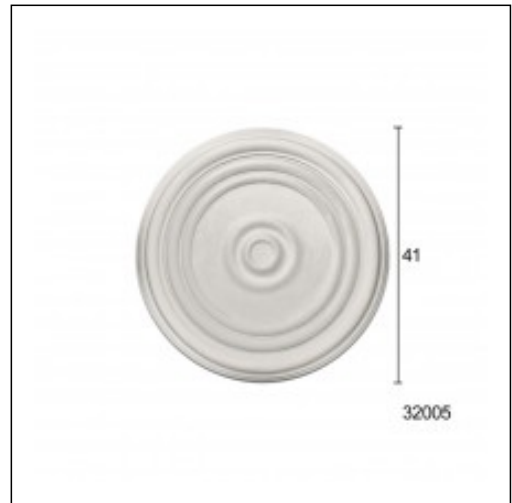

Linear Ceiling Roses / New Design Small

Cat.No. 32.C.005

Linear Centerpiece

F1: 41 cm.

RELATIVE PRODUCTS

Argyri Small
Linear Cornices (bench)
Cat.No.