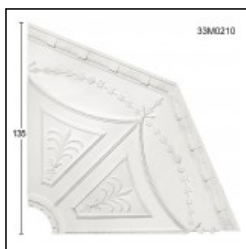

Glyphic Ceiling Roses / Web with Feather Edge

Cat.No. 33.M.021

Round Glyphic Centerpiece

F1: 269 cm.

RELATIVE PRODUCT PHOTOS

RELATIVE PRODUCTS

Round Renovation
Glyphic Ceiling Roses
Cat.No.