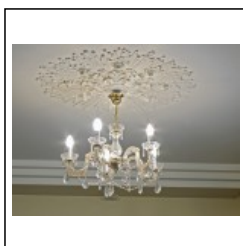

Glyphic Ceiling Roses / Sun

Cat.No. 33.M.018

F1: 98.5 cm.

RELATIVE PRODUCT PHOTOS

RELATIVE PRODUCTS

Daisies
Glyphic Ceiling Roses
Cat.No.

RELATIVE WORKS

Millennium Coffee Shop , Gazi of Athens
Offices/Stores
Mar '08