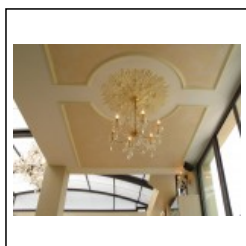

Glyphic Ceiling Roses / Sun

Cat.No. 33.M.018

F1: 98.5 cm.

RELATIVE PRODUCT PHOTOS

RELATIVE PRODUCTS

Daisies
Glyphic Ceiling Roses
Cat.No.

RELATIVE WORKS

Millennium Coffee Shop , Gazi of Athens
Offices/Stores
Mar '08