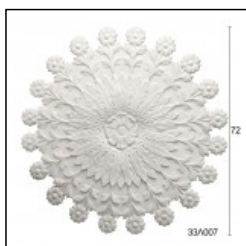

Glyphic Ceiling Roses / Sun

Cat.No. 33.M.018

F1: 98.5 cm.

RELATIVE PRODUCT PHOTOS

RELATIVE PRODUCTS

Daisies
Glyphic Ceiling Roses
Cat.No.

RELATIVE WORKS

Millennium Coffee Shop , Gazi of Athens
Offices/Stores
Mar '08