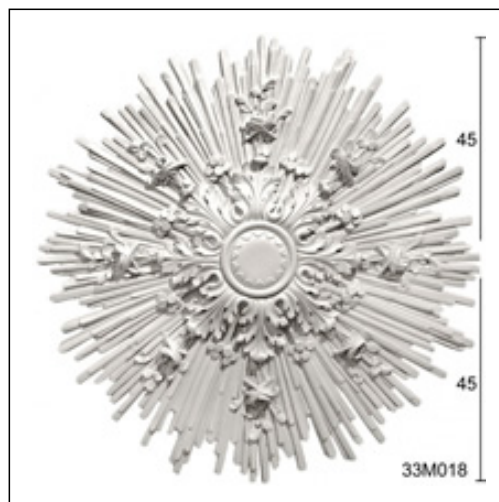

Glyphic Ceiling Roses / Sun

Cat.No. 33.M.018

F1: 98.5 cm.

RELATIVE PRODUCT PHOTOS

RELATIVE PRODUCTS

Daisies
Glyphic Ceiling Roses
Cat.No.

RELATIVE WORKS

Millennium Coffee Shop , Gazi of Athens
Offices/Stores
Mar '08