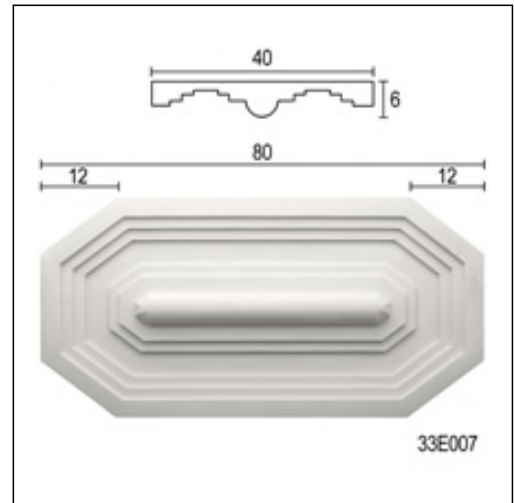

Linear Ceiling Roses / Octagon

Cat.No. 33.E.007

Polygonic Glyphic Centerpieces

Width: 40 cm.

Length: 80 cm.

RELATIVE WORKS

Residence in Kifissia, Attica
Residences
Oct '06