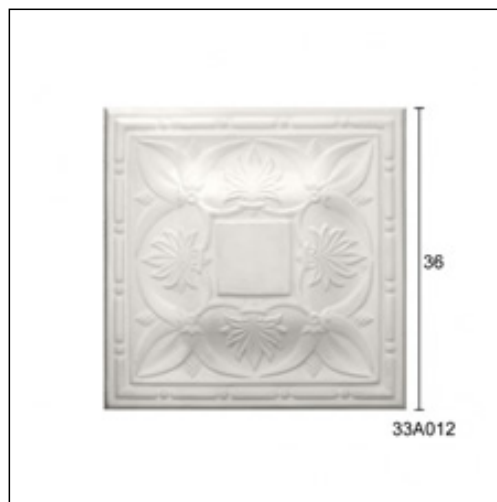

## Glyphic Ceiling Roses / Pine Cone

Cat.No. 33.A.012

Square Glyphic Centerpiece

**Width:** 36 cm.

**Length:** 36 cm.

## RELATIVE PRODUCTS

Cone S 210cm  
Glyphic Cornices  
Cat.No.