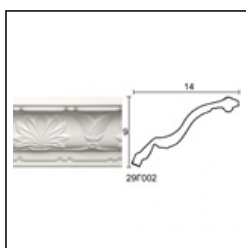

RELATIVE PRODUCTS

Cone S 210cm
Glyphic Cornices
Cat.No.