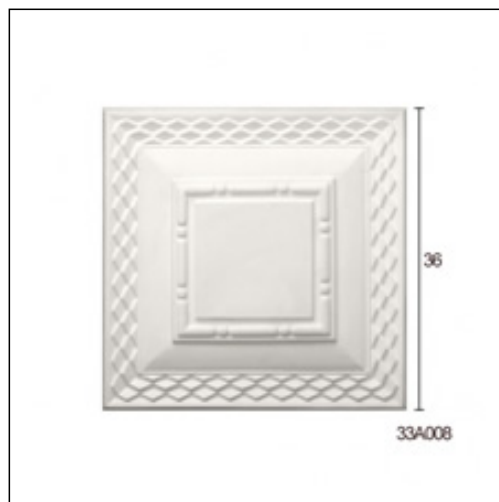

Glyphic Ceiling Roses / Dice

Cat.No. 33.A.008

Square Glyphic Centerpiece

Width: 36 cm.

Length: 36 cm.

RELATIVE PRODUCTS

Dice
Glyphic Cornices
Cat.No.