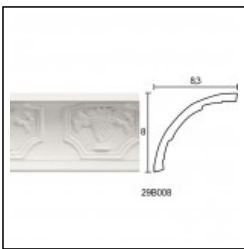

Glyphic Ceiling Roses / Flower Pot

Cat.No. 33.A.010

Square Glyphic Centerpiece

Width: 36 cm.

Length: 36 cm.

RELATIVE PRODUCTS

Pot 200cm
Glyphic Cornices
Cat.No.