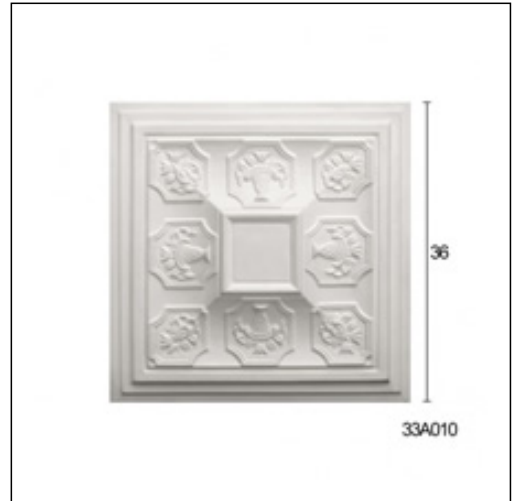

Glyphic Ceiling Roses / Flower Pot

Cat.No. 33.A.010

Square Glyphic Centerpiece

Width: 36 cm.

Length: 36 cm.

RELATIVE PRODUCTS

Pot 200cm
Glyphic Cornices
Cat.No.