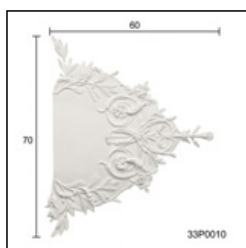

Glyphic Ceiling Roses / Glyphic Office

Cat.No. 33.R.001

Rhombus Glyphic Centerpiece

Width: 120 cm.

Length: 70 cm.

RELATIVE PRODUCT PHOTOS

RELATIVE PRODUCTS

Web with Feather Edge
Glyphic Ceiling Roses
Cat.No.