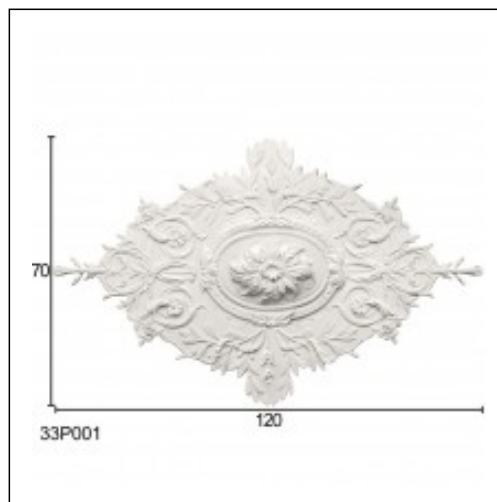

Glyphic Ceiling Roses / Glyphic Office

Cat.No. 33.R.001

Rhombus Glyphic Centerpiece

Width: 120 cm.

Length: 70 cm.

RELATIVE PRODUCT PHOTOS

RELATIVE PRODUCTS

Web with Feather Edge
Glyphic Ceiling Roses
Cat.No.