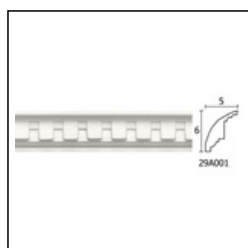

Glyphic Ceiling Roses / Drop

Cat.No. 33.A.004

Glyphic Centerpiece

Width: 19 cm.

Length: 36 cm.

RELATIVE PRODUCTS

Drops Small
Glyphic Cornices
Cat.No.