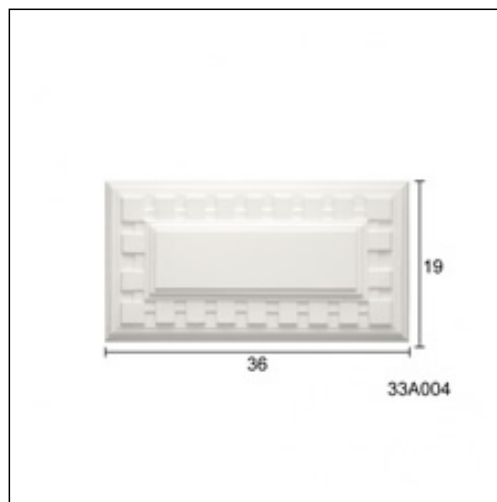

Glyphic Ceiling Roses / Drop

Cat.No. 33.A.004

Glyphic Centerpiece

Width: 19 cm.

Length: 36 cm.

RELATIVE PRODUCTS

Drops Small
Glyphic Cornices
Cat.No.