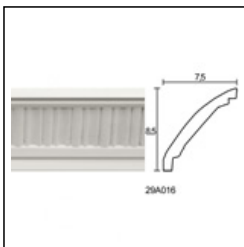

RELATIVE PRODUCTS

Feather Edge
Glyphic Cornices
Cat.No.