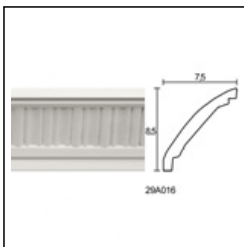

Linear Ceiling Roses / Rabote 40cm

Cat.No. 33.B.001

Square Glyphic Centerpiece

Width: 40 cm.

Length: 40 cm.

RELATIVE PRODUCTS

Feather Edge
Glyphic Cornices
Cat.No.