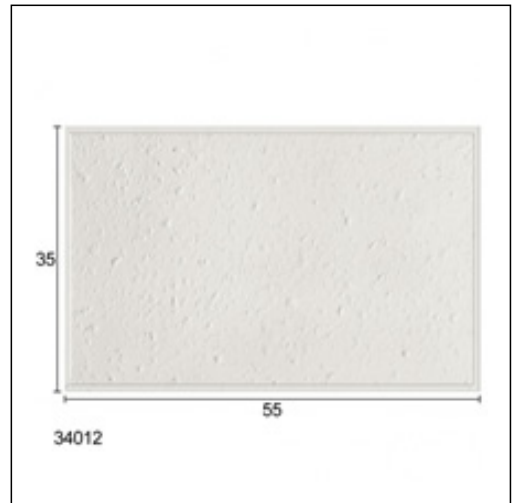

/ Coarse-textured with Convex Groove

Cat.No. 34.P.012

Decorative Stone

Width: 55 cm.

Height: 35 cm.

RELATIVE PRODUCT PHOTOS