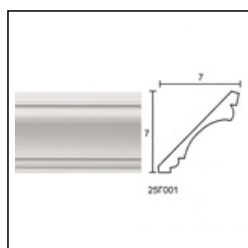

Large Linear Cornices / Parrot

Cat.No. 26.D.002

Large Linear Cornice

Width: 6.6 cm.

Length: 225 cm.

Height: 6 cm.

RELATIVE PRODUCTS

Wave
Linear Cornices (bench)
Cat.No.