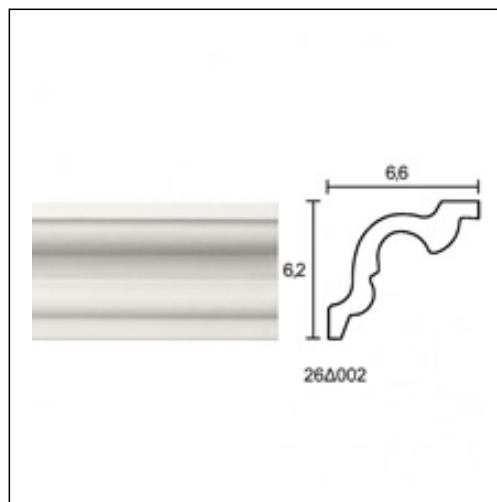

Large Linear Cornices / Parrot

Cat.No. 26.D.002

Large Linear Cornice

Width: 6.6 cm.

Length: 225 cm.

Height: 6 cm.

RELATIVE PRODUCTS

Wave
Linear Cornices (bench)
Cat.No.