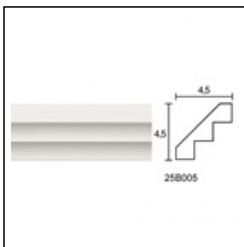

## Large Linear Cornices / Stairs 9cm for girder

Cat.No. 26.E.011-DOK

Large Linear Cornice

**Width:** 6 cm.  
**Length:** 225 cm.  
**Height:** 9 cm.

### RELATIVE PRODUCTS

Steps 4.5cm  
 Linear Cornices (bench)  
 Cat.No.