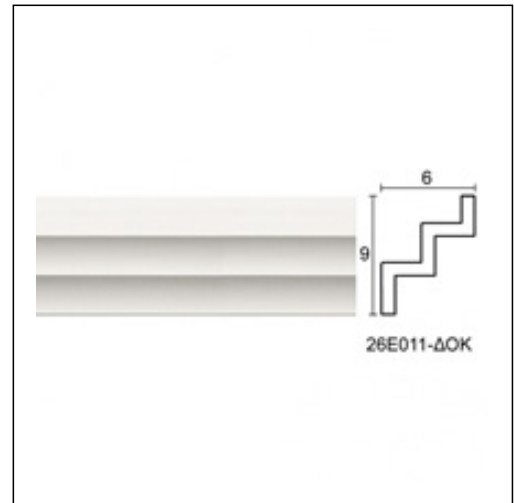

## Large Linear Cornices / Stairs 9cm for girder

Cat.No. 26.E.011-DOK

Large Linear Cornice

**Width:** 6 cm.  
**Length:** 225 cm.  
**Height:** 9 cm.

### RELATIVE PRODUCTS

Steps 4.5cm  
 Linear Cornices (bench)  
 Cat.No.