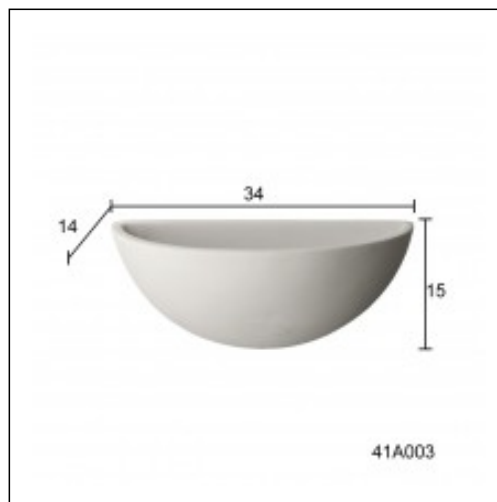

Linear / Simple Sphere

Cat.No. 41.A.003

Wall Lamp

Width: 34 cm.

Length: 15 cm.

Depth: 14 cm.

RELATIVE PRODUCT PHOTOS