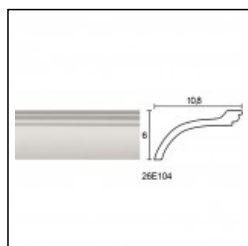

Large Linear Cornices / Tokyo

Cat.No. 26.E.105

Large Linear Cornice

Width: 16.5 cm.

Length: 225 cm.

Height: 11 cm.

RELATIVE PRODUCT PHOTOS

RELATIVE PRODUCTS