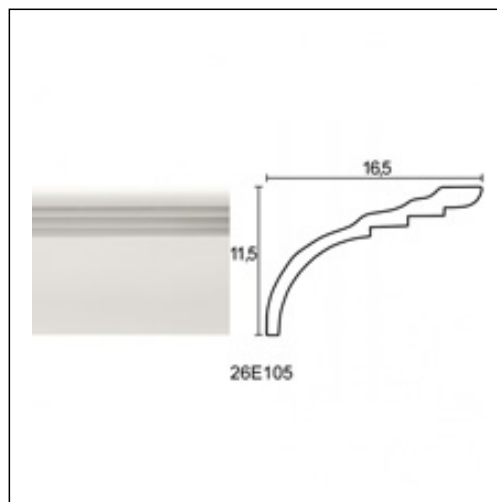

Large Linear Cornices / Tokyo

Cat.No. 26.E.105

Large Linear Cornice

Width: 16.5 cm.

Length: 225 cm.

Height: 11 cm.

RELATIVE PRODUCT PHOTOS

RELATIVE PRODUCTS