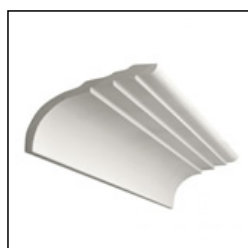

Large Linear Cornices / Tokyo

Cat.No. 26.E.105

Large Linear Cornice

Width: 16.5 cm.

Length: 225 cm.

Height: 11 cm.

RELATIVE PRODUCT PHOTOS

RELATIVE PRODUCTS