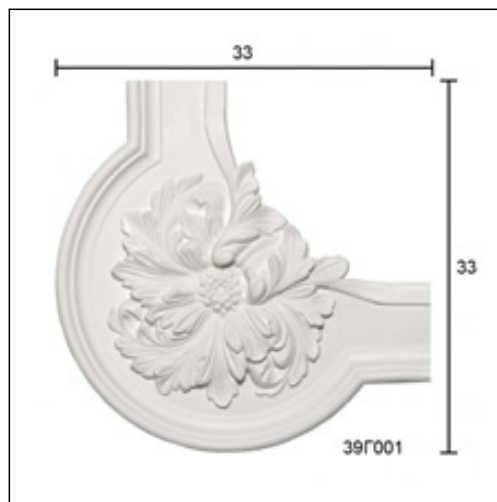

Corners Glyphic / Round Corner with Flowers 33X33cm

Cat.No. 39.C.001

Glyphic Corner

Width: 33 cm.

Length: 33 cm.

RELATIVE PRODUCT PHOTOS