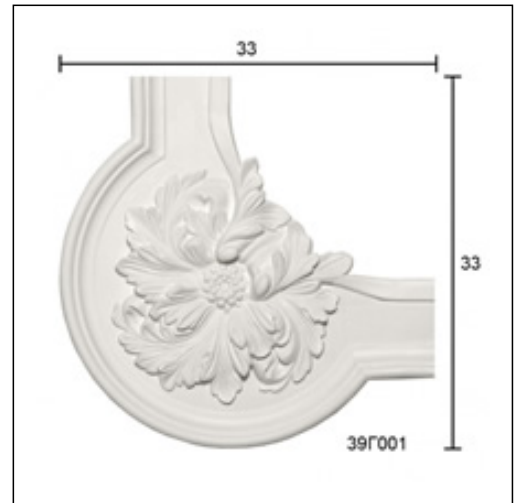

Corners Glyphic / Round Corner with Flowers 33X33cm

Cat.No. 39.C.001

Glyphic Corner

Width: 33 cm.

Length: 33 cm.

RELATIVE PRODUCT PHOTOS