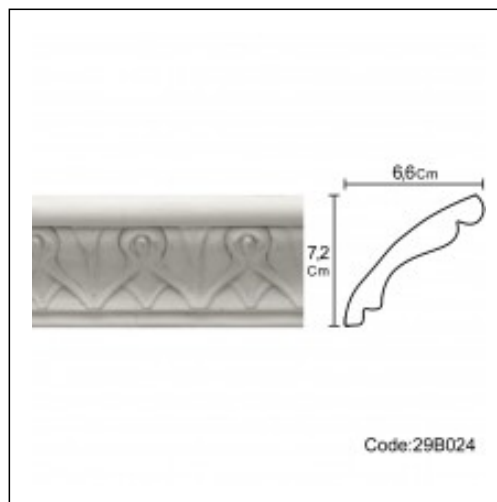

Glyphic Cornices / Incas

Cat.No. 29.B.024

Glyphic Cornices

Length: 116 cm.

Depth: 6.6 cm.

Height: 7.2 cm.

RELATIVE PRODUCT PHOTOS